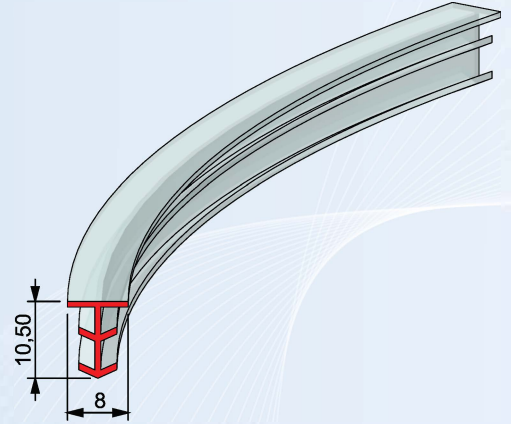

PAKET/mt 200 mt

T-2011